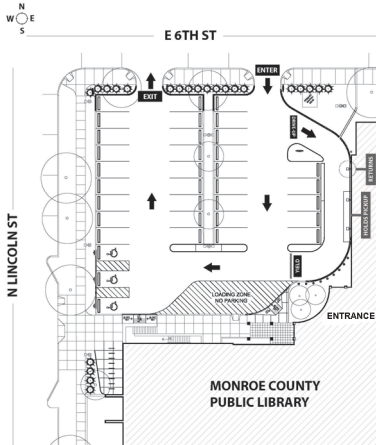

Drive-up Window

Drive-up Window

And 24 hour Materials Drop-Off

Holds Pickup Hours

Sunday	Noon-6pm
Monday-Thursday	9am-9pm
Friday-Saturday	10am-6pm

Return material 24-hours a day at the Drive-up!

Call (812) 349-3090 for additional information.