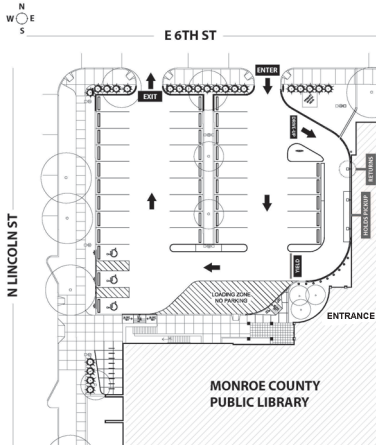

Drive-up Window

Drive-up Window

And 24 hour Materials Drop-Off

Hold Pickup Hours

Sunday	Noon-6pm
Monday-Thursday	9am-9pm
Friday-Saturday	10am-6pm

Return material 24-hours a day at the Drive-up!

Call (812) 349-3090 for additional information.